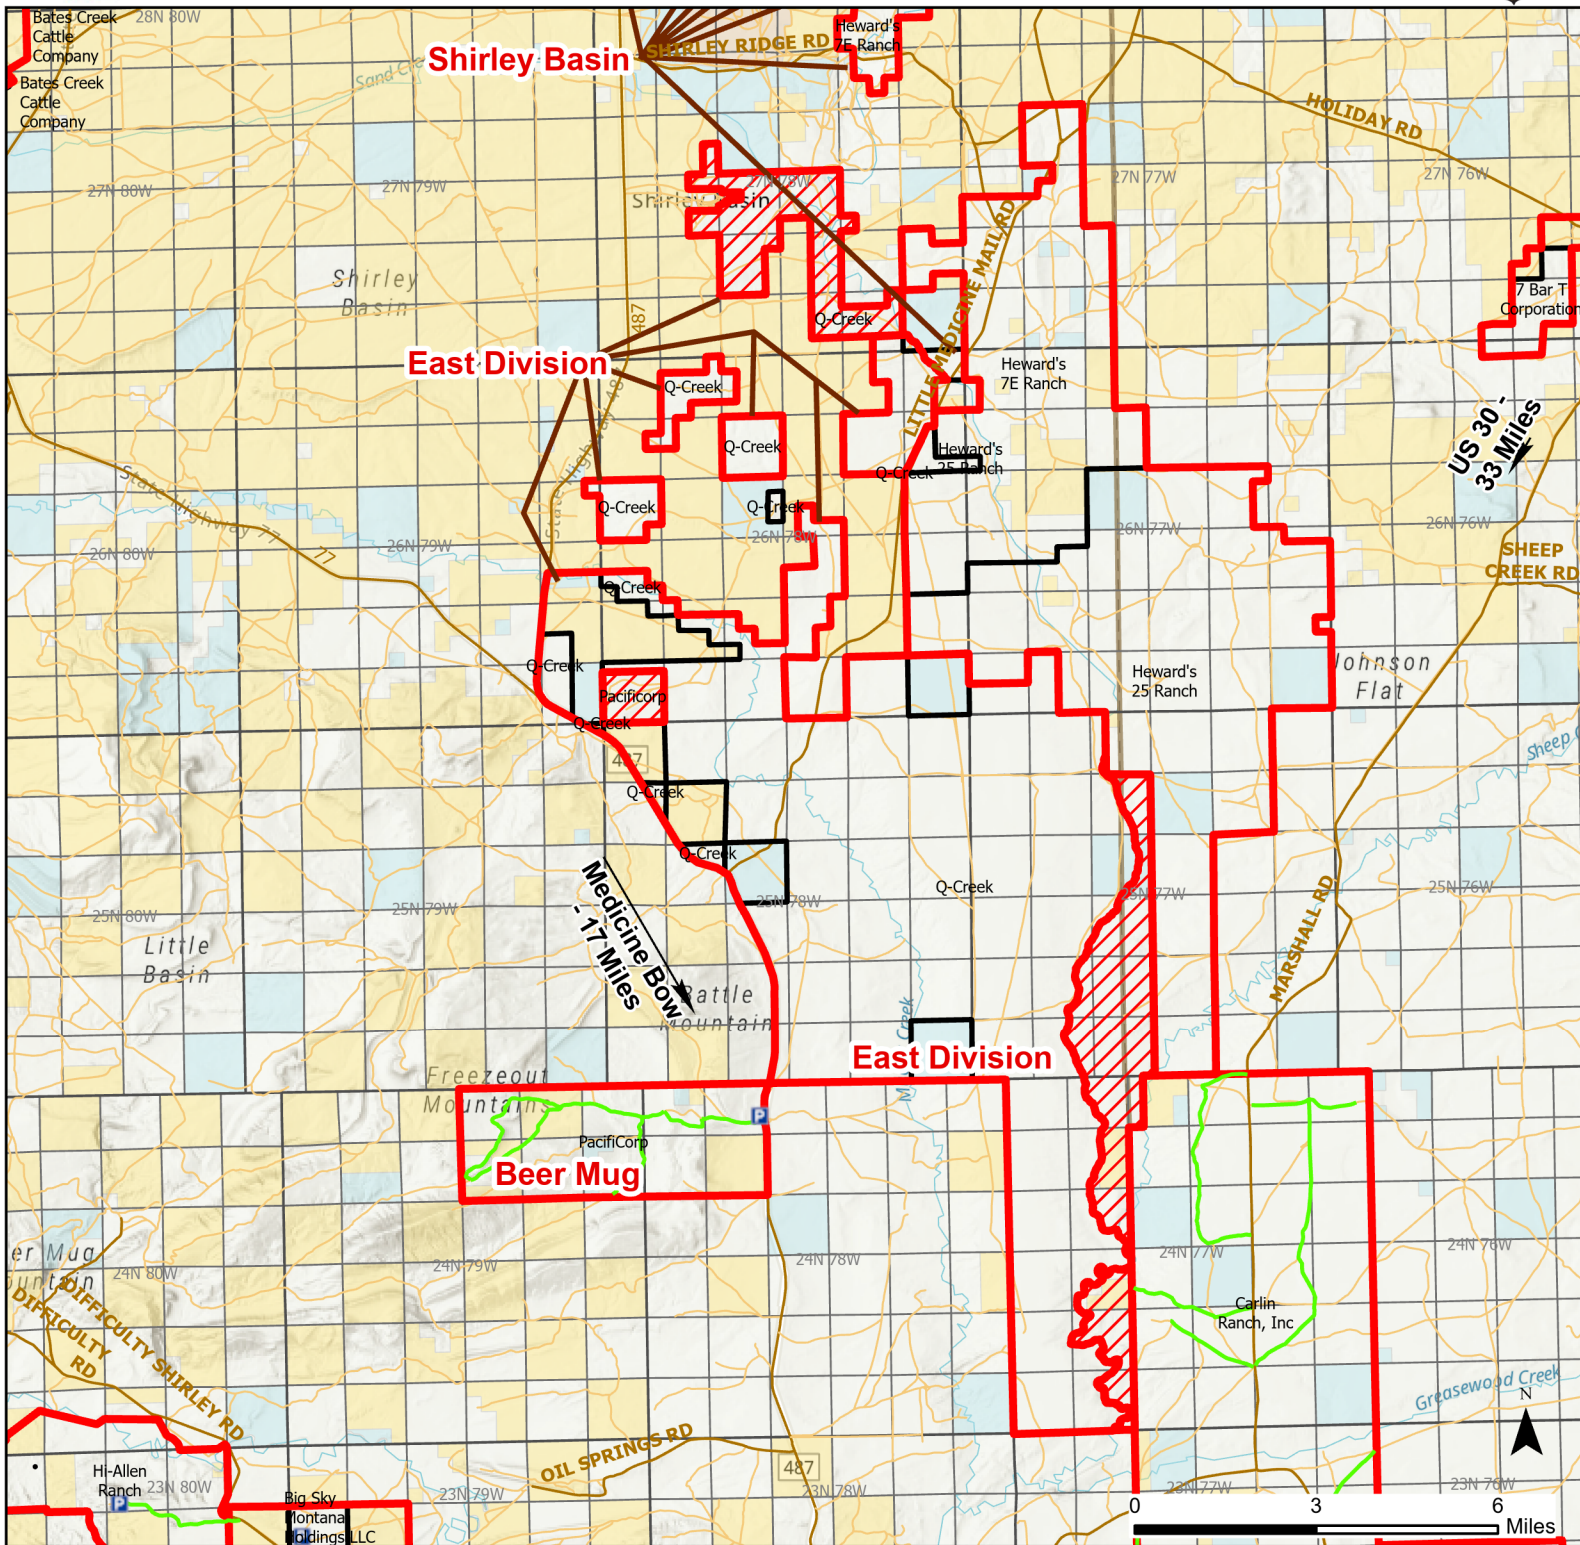

# East Division Hunter Management Area

2023 Hunt  
Season

Parking	Closed Road	Boundary	Limited Range Weapons and Archery	State
Coupon Box	Roads	County Boundaries	Archery Only	DOD
Road Closed	HMA Ownership	Other	CLOSED	BLM
Open Road				Wyoming Game & Fish Dept.
Special Conditions Apply				Forest Service
				Private

Species allowed to hunt: Antlerless Elk

**See Ranch Rules for More Information and Restrictions**

Hunter Management Area rules apply only to those lands enrolled in the HMA.

This map is for visual use, assistance and general location only, does not represent a survey, and is not to be used for legal conveyance. Hunt Area boundaries are approximate, consult Game and Fish Hunting Regulations for descriptions and restrictions. Access to these private lands for any commercial activity must be gained by contacting the individual landowner(s) directly.